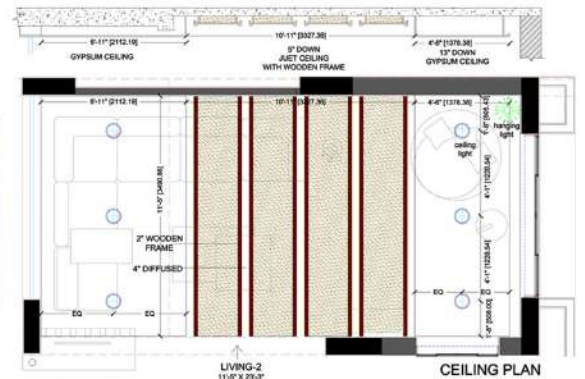

Project Details:

Project Description:

The amazing feeling of having a weekend home that has its own infinity, a view that takes the breath away! View that gives the gushing feeling of divinity of nature! where one can enjoy the sunrise and sunset along the beach in your own private space. Space! it is a luxury, the wider, the more sophisticated.

The pendant lamps that are placed in the corner of the room, lighting up every nook at night! Many windows that dress the wall behind the sofa let in generous light, which floods the space during the day, making the space feel light and bright colours that make living room so playful - aqua and yellow.

Beautifully crafted metal pieces enhances the use of jute not only restricted to it but it also has its own light that participates in glowing the whole space with a hint of Golden. The entrance has been amazingly lit by the array of light bulbs which are accompanied by Metal and Jute but that has another flavor to it!

As soon as one enters the home, the view of the ocean catches the eyes leaving speechless to just admire the beauty of nature. The coffee Lounge is made very playful in contrast to the living room by adding colors and textures, the striking colors can make one happy and smile. The play of colors, style, proportion, patterns and shapes balance everything out, making it harmonious.

As one enters the Bedroom one can straight away detach and get connected to the tropical mood. White visually opens up the space even more, and the blues convey an air of sophisticated towards aqua. Bed itself makes a statement being tropical four - poster bed draped with curtains leaving impact on one's heart. The chandelier that sits in the center of the bed acts as a Crown which helps adding the warmth and excitement.