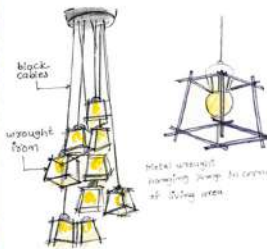

Project Details:

Project Description:

The amazing feeling of having a weekend home that has its own infinity, a view that takes the breath away! View that gives the gushing feeling of divinity of nature! where one can enjoy the sunrise and sunset along the beach in your own private space. Space! it is a luxury, the wider, the more sophisticated.

The pendant lamps that are placed in the corner of the room, lighting up every nook at night! Many windows that dress the wall behind the sofa let in generous light, which floods the space during the day, making the space feel light and bright colours that make living room so playful - aqua and yellow.

Beautifully crafted metal pieces enhances the use of jute not only restricted to it but it also has its own light that participates in glowing the whole space with a hint of Golden. The entrance has been amazingly lit by the array of light bulbs which are accompanied by Metal and Jute but that has another flavor to it!

As soon as one enters the home, the view of the ocean catches the eyes leaving speechless to just admire the beauty of nature. The coffee Lounge is made very playful in contrast to the living room by adding colors and textures, the striking colors can make one happy and smile. The play of colors, style, proportion, patterns and shapes balance everything out, making it harmonious.

As one enters the Bedroom one can straight away detach and get connected to the tropical mood. White visually opens up the space even more, and the blues convey an air of sophisticated towards aqua. Bed itself makes a statement being tropical four - poster bed draped with curtains leaving impact on one's heart. The chandelier that sits in the center of the bed acts as a Crown which helps adding the warmth and excitement.