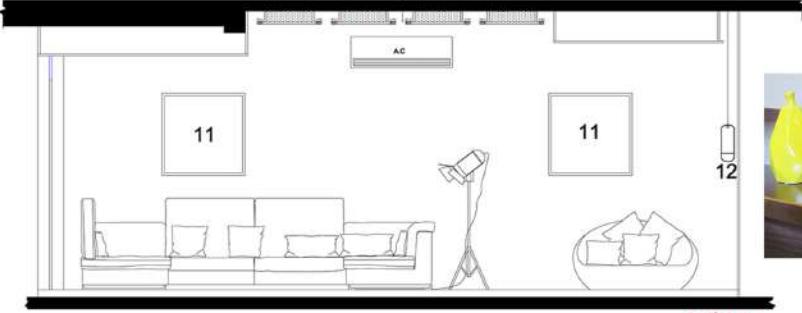

5" DOWN P.O.P CEILING

section-c