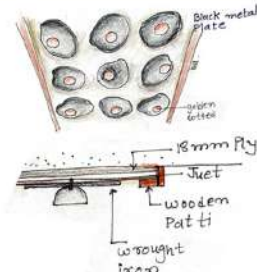

CEILING PLAN

The inspiration of catching the light has been fulfilled with the beautiful cage lights that highlights its vintage and rustic feel, giving it an elegant aspect. Rope and metal as materials are creating a strong and refined look.

The ceiling of black metal plates with golden coated objects along with jute background and wooden frame.