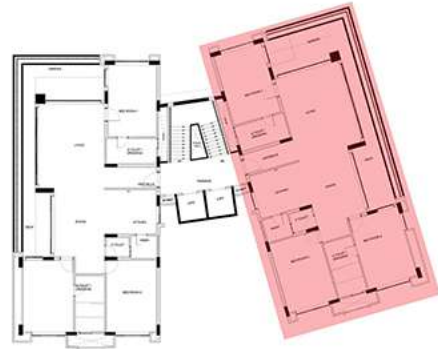

Site Plan

Typical Floor plan A-901

SECTION : AA

SECTION : BB'

Here , our one project at surat dummas area , 'A Weekend House'
 The amazing feeling of having a weekend home that has its own infinity , a view that takes the breath away! View that give the gushing feeling of divinity of nature where one can enjoy the sunrise and sunset along the beach in your own private space. space it is a luxury , the winder , the more sophisticated.

Project Details:

- *Project Type: 3bhk Weekend Home
- *Project size: 1,979 sq.ft (carpet area)
- *Project Location: Surat/Gujarat/India
- *Project cost : Approx 50 LAC INR
- *cost/sq.ft: Approx 2,526 INR/sq.ft