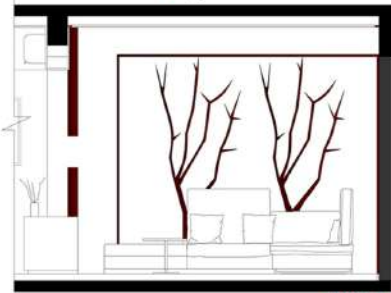

Project Details:

Project Description:

The amazing feeling of having a weekend home that has its own infinity, a view that takes the breath away! View that gives the gushing feeling of divinity of nature! where one can enjoy the sunrise and sunset along the beach in your own private space. Space! it is a luxury, the wider, the more sophisticated.

The pendant lamps that are placed in the corner of the room, lighting up every nook at night! Many windows that dress the wall behind the sofa let in generous light, which floods the space during the day, making the space feel light and bright colours that make living room so playful - aqua and yellow.

Beautifully crafted metal pieces enhances the use of jute not only restricted to it but it also has its own light that participates in glowing the whole space with a hint of Golden. The entrance has been amazingly lit by the array of light bulbs which are accompanied by Metal and Jute but that has another flavor to it!

As soon as one enters the home, the view of the ocean catches the eyes leaving speechless to just admire the beauty of nature. The coffee Lounge is made very playful in contrast to the living room by adding colors and textures, the striking colors can make one happy and smile. The play of colors, style, proportion, patterns and shapes balance everything out, making it harmonious.

As one enters the Bedroom one can straight away detach and get connected to the tropical mood. White visually opens up the space even more, and the blues convey an air of sophisticated towards aqua. Bed itself makes a statement being tropical four - poster bed draped with curtains leaving impact on one's heart. The chandelier that sits in the center of the bed acts as a Crown which helps adding the warmth and excitement.