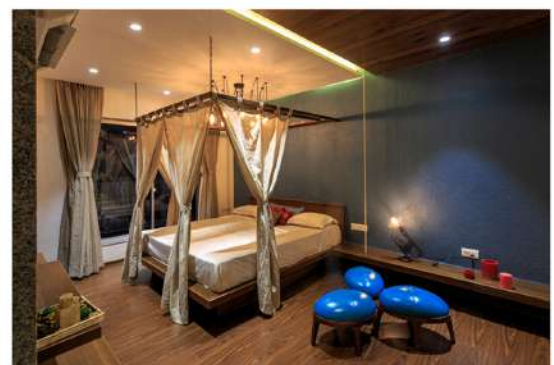

An eye catching abstract piece suspended right in the vestibule will gain your attention as soon one enters which becomes more eccentric with the red colored table that helps to make space more and more beautiful!!