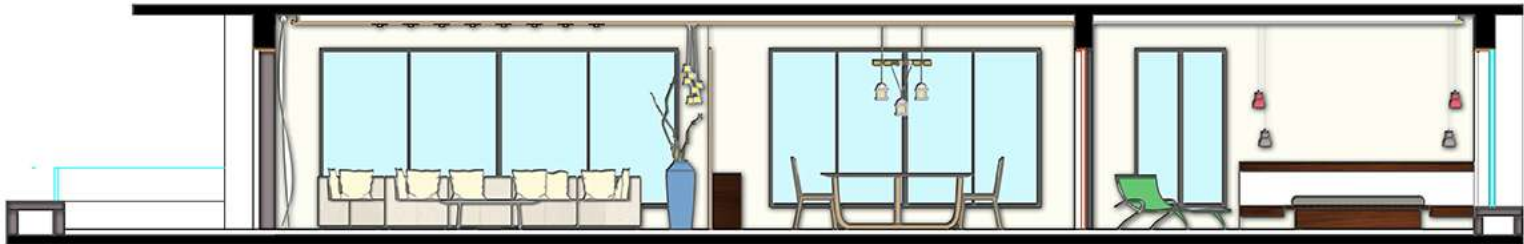

Site Plan

Typical Floor plan A-901

SECTION : AA

SECTION : BB'

Here , our one project at surat dummas area , 'A Weekend House'
 The amazing feeling of having a weekend home that has its own infinity , a view that takes the breath away! View that give the gushing feeling of divinity of nature where one can enjoy the sunrise and sunset along the beach in your own private space. space it is a luxury , the winder , the more sophisticated.