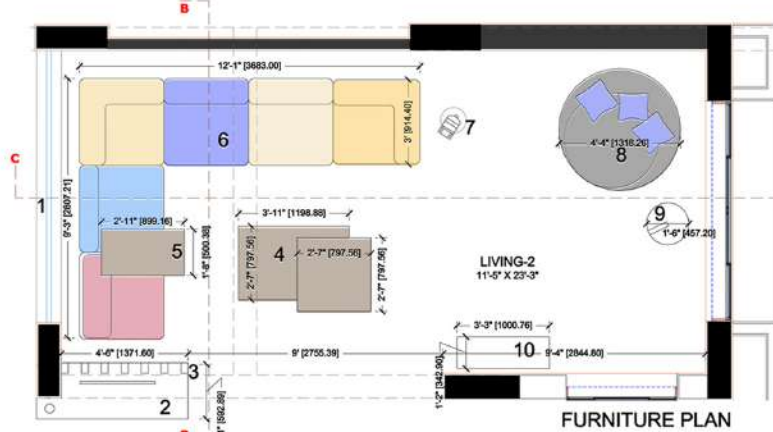

Beautifully crafted metal pieces enhances the use of jute not only restricted to it but it also has its own light that participates in glowing the whole space with a hint of Golden. The entrance has been amazingly lit by the array of light bulbs which are accompanied by Metal and Jute but that has another flavor to it!

As soon as one enters the home, the view of the ocean catches the eyes leaving speechless to just admire the beauty of nature. The coffee Lounge is made very playful in contrast to the living room by adding colors and textures, the striking colors can make one happy and smile. The play of colors, style, proportion, patterns and shapes balance everything out, making it harmonious.

As one enters the Bedroom one can straight away detach and get connected to the tropical mood. White visually opens up the space even more, and the blues convey an air of sophisticated towards aqua. Bed itself makes a statement being tropical four - poster bed draped with curtains leaving impact on one's heart. The chandelier that sits in the center of the bed acts as a Crown which helps adding the warmth and excitement.

Whether it be day or night, whether a shiny summer day or a gloomy monsoon evening, the space will always give you the same energizing and playful experience, both in your mind and your heart!

1. WOODEN TREE DESIGN PARTITION WITH GLASS
2. TV UNIT MADE OUT OF BLACK KADAPPA STONE
3. WOODEN PARTITION
4. CENTER TABLE
5. TABLE
6. SOFA
7. STUDIO TRIPOD BLACK FLOOR STANDING LAMP
8. SOFA
9. LIGHT WEIGHT TABLE
10. BOOK SHELF
11. PAINTINGS MADE BY CLIENT
12. HANGING LIGHT